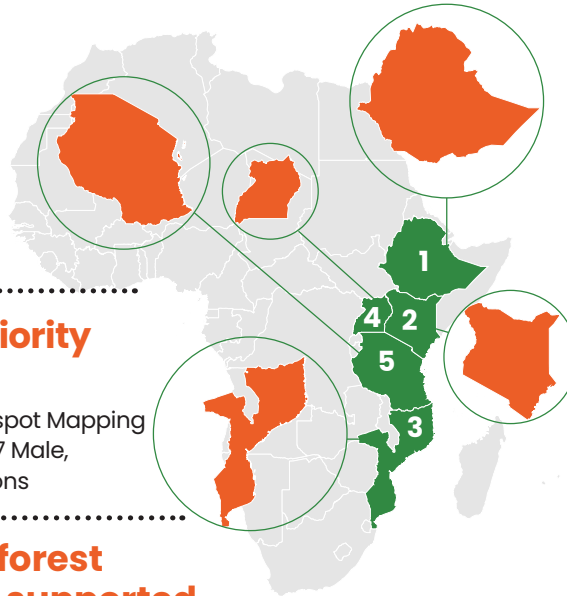

Factsheet

East and Southern Africa
forest observatory

December 2022

5 countries supported

1. Ethiopia
2. Kenya
3. Mozambique
4. Tanzania
5. Uganda

138 training participants

- 37 community rangers and scouts
- 18 village leaders
- 83 officers
- 41 women
- 97 men

3 country priority trainings

To support In-Country Hotspot Mapping Training done in Ethiopia. 17 Male, 3 female and 4 organisations

5 local forest organizations supported

1. The Community Forest Conservation Network of Tanzania
2. Village Natural Resource Committees, Tanzania
3. 3 Community Forest Associations supported under forest monitoring in Kenya

1 geoportal created

ofesa-geoportal.rcmr.org

1 map competition organised

€10,000 prize

2022 Events

- Participation at Africa Protected Areas Congress (APAC) Kigali, Rwanda
- Participation at the Regional Centre for Mapping of Resources for Development (RCMRD) conference Nairobi, Kenya.

12 forestry/wildlife/biodiversity partner agencies engaged in the target countries

Priority areas trainings (138 people trained)

- 3 low-cost forest monitoring trainings
- 1 forest monitoring regional training
- 3 trainings on country (Uganda, Ethiopia, and Tanzania)-specific priorities on forest monitoring technologies